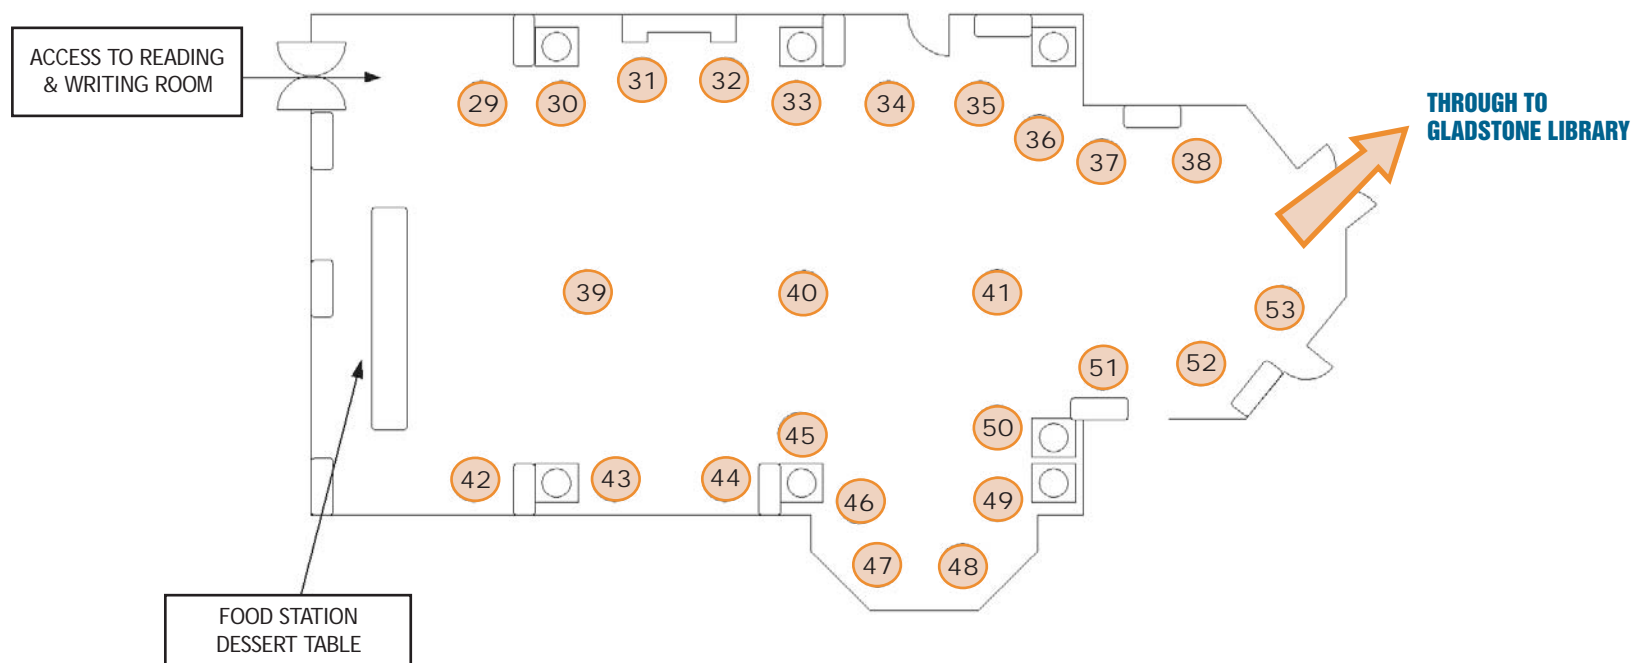

21. Naval and Military Club
22. No. 4 Hamilton Place
23. No.11 Cavendish Square
24. Number 45 Millbank
25. One Birdcage Walk
26. One Great George Street
27. One Queen Anne's Gate
28. One Whitehall Place

THE WESTMINSTER COLLECTION 'EARLY BIRD SHOWCASE' FLOOR PLAN

One Whitehall Place - London

DATE: 8 Feb 2011

TIME: 4pm-7:30pm

READING & WRITING ROOM

- | | |
|--|---|
| 29. One Wimpole Street - The Royal Society of Medicine | 41. St Martin-in-the-Fields |
| 30. Queen Elizabeth II Conference Centre | 42. St. Stephen's Club |
| 31. RICS | 43. The Caledonian Club |
| 32. Royal College of Surgeons | 44. The Chesterfield Mayfair Hotel |
| 33. Royal Courts of Justice | 45. The Commonwealth Club |
| 34. Royal Horticultural Halls and Conference Centre | 46. The Goring Hotel |
| 35. Royal Institution of Great Britain | 47. The London Library |
| 36. Royal Institute of British Architects | 48. The Private Rooms at 51 Buckingham Gate |
| 37. Royal Society | 49. The UK Supreme Court |
| 38. RSA House | 50. The Victory Services Club |
| 39. Sixty One Whitehall | |
| 40. St. Ermins Hotel | |