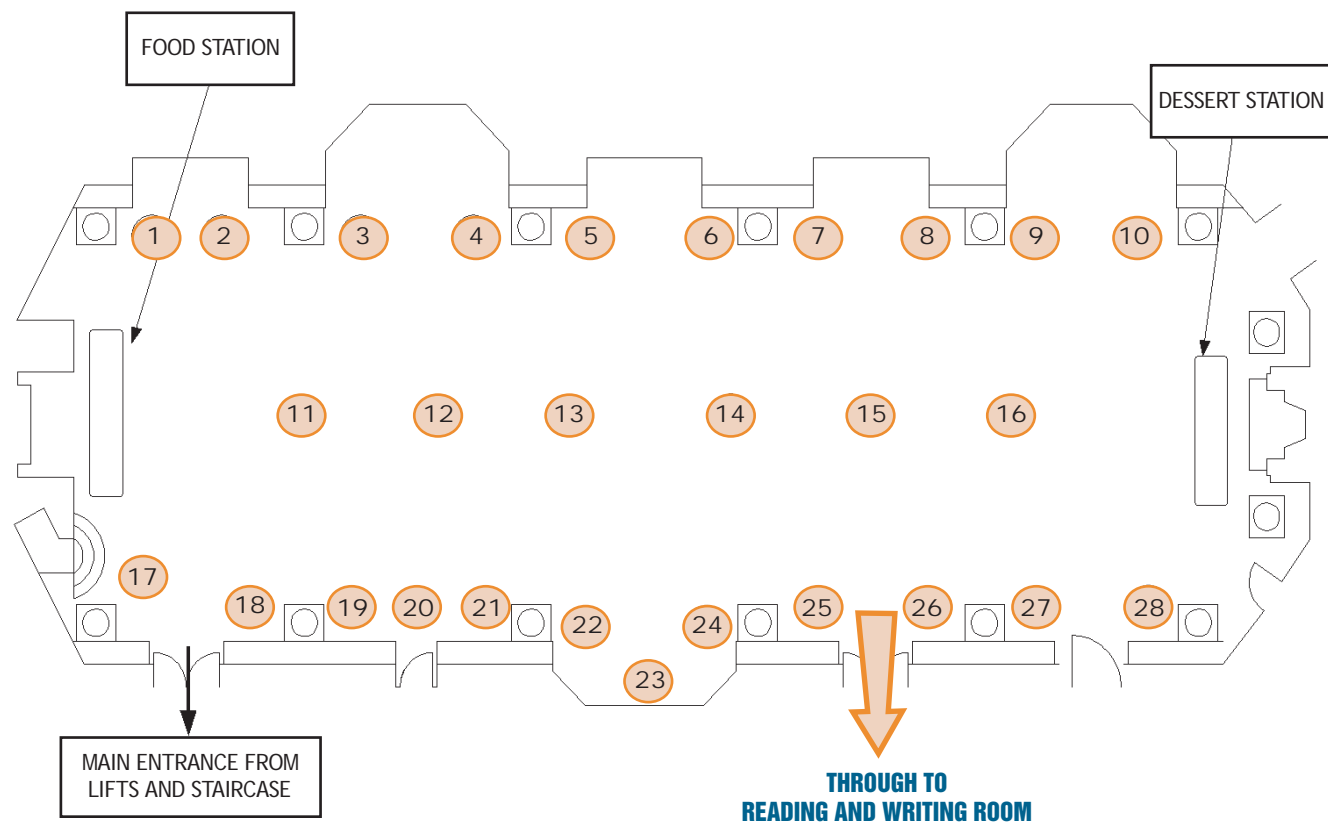

THE WESTMINSTER COLLECTION 'EARLY BIRD SHOWCASE' FLOOR PLAN

One Whitehall Place - London

DATE: 8 Feb 2011

TIME: 4pm-7:30pm

GLADSTONE LIBRARY

1. 116 Pall Mall - Home of the Institute of Directors
2. 28 Portland Place
3. 76 Portland Place
4. 8 Northumberland
5. 86 St. James
6. BAFTA
7. Banqueting House
8. Bateaux London
9. British Academy
10. Broadway House

11. Cavendish Conference Centre
12. Central Hall Westminster
13. Chandos House
14. Church House Conference Centre
15. Churchill War Rooms
16. Cinnamon Club, The
17. Mint Hotel Westminster
18. Grange Rochester Hotel
19. HQS Wellington
20. Kent House Knightsbridge

21. Naval and Military Club
22. No. 4 Hamilton Place
23. No.11 Cavendish Square
24. Number 45 Millbank
25. One Birdcage Walk
26. One Great George Street
27. One Queen Anne's Gate
28. One Whitehall Place

THE WESTMINSTER COLLECTION 'EARLY BIRD SHOWCASE' FLOOR PLAN

One Whitehall Place - London

DATE: 8 Feb 2011

TIME: 4pm-7:30pm

READING & WRITING ROOM

- | | |
|--|---|
| 29. One Wimpole Street - The Royal Society of Medicine | 41. St Martin-in-the-Fields |
| 30. Queen Elizabeth II Conference Centre | 42. St. Stephen's Club |
| 31. RICS | 43. The Caledonian Club |
| 32. Royal College of Surgeons | 44. The Chesterfield Mayfair Hotel |
| 33. Royal Courts of Justice | 45. The Commonwealth Club |
| 34. Royal Horticultural Halls and Conference Centre | 46. The Goring Hotel |
| 35. Royal Institution of Great Britain | 47. The London Library |
| 36. Royal Institute of British Architects | 48. The Private Rooms at 51 Buckingham Gate |
| 37. Royal Society | 49. The UK Supreme Court |
| 38. RSA House | 50. The Victory Services Club |
| 39. Sixty One Whitehall | |
| 40. St. Ermins Hotel | |