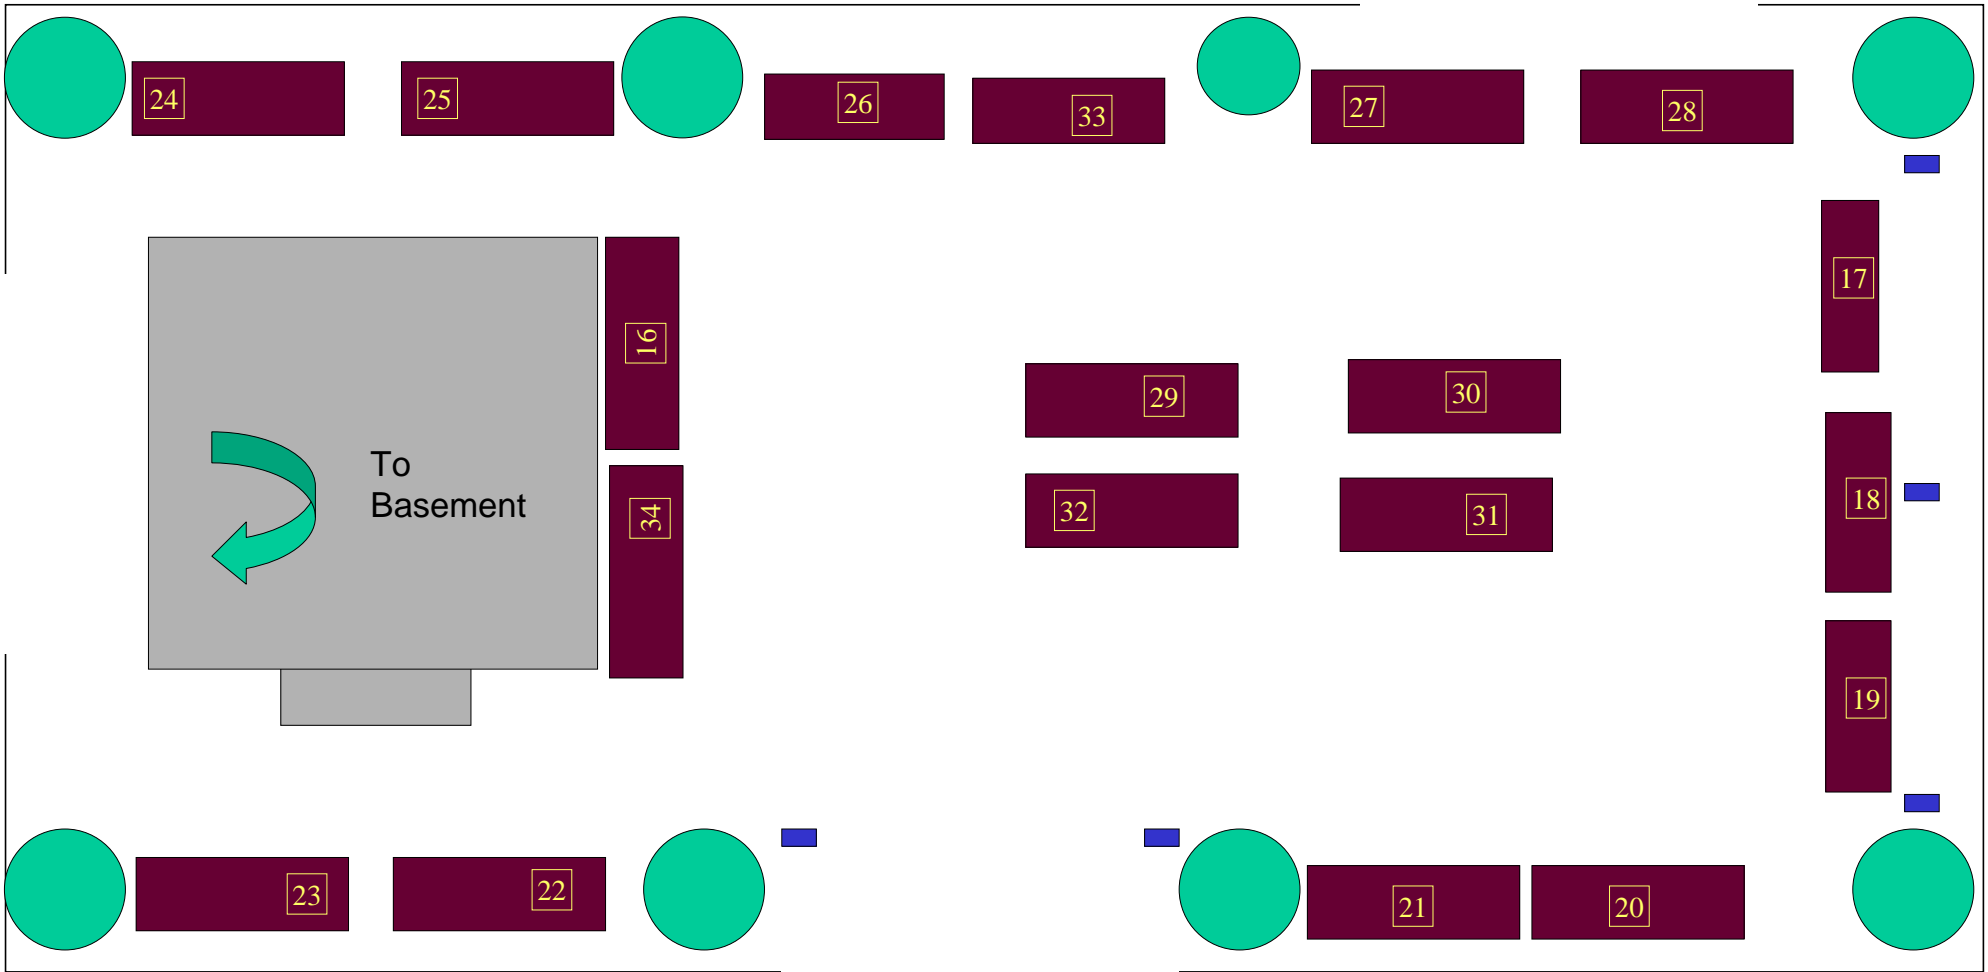

1 M
50cm
25cm
8cm

G-C-011
G-C-012

G-C-009
G-C-010

G-C-011
G-C-012

G-C-011
G-C-012

Network Data Points

Live
Fellows
Network
Data Points:
G-C-012
G-C-013
G-C-014
G-C-015
G-C-016

17 Feet

6

15

14

35

36

7

11

10

9

12

13

8

Atrium

1 M
50cm
25cm
8cm

778cm

ENT Room

Small Table

Events Dining Room

Atrium