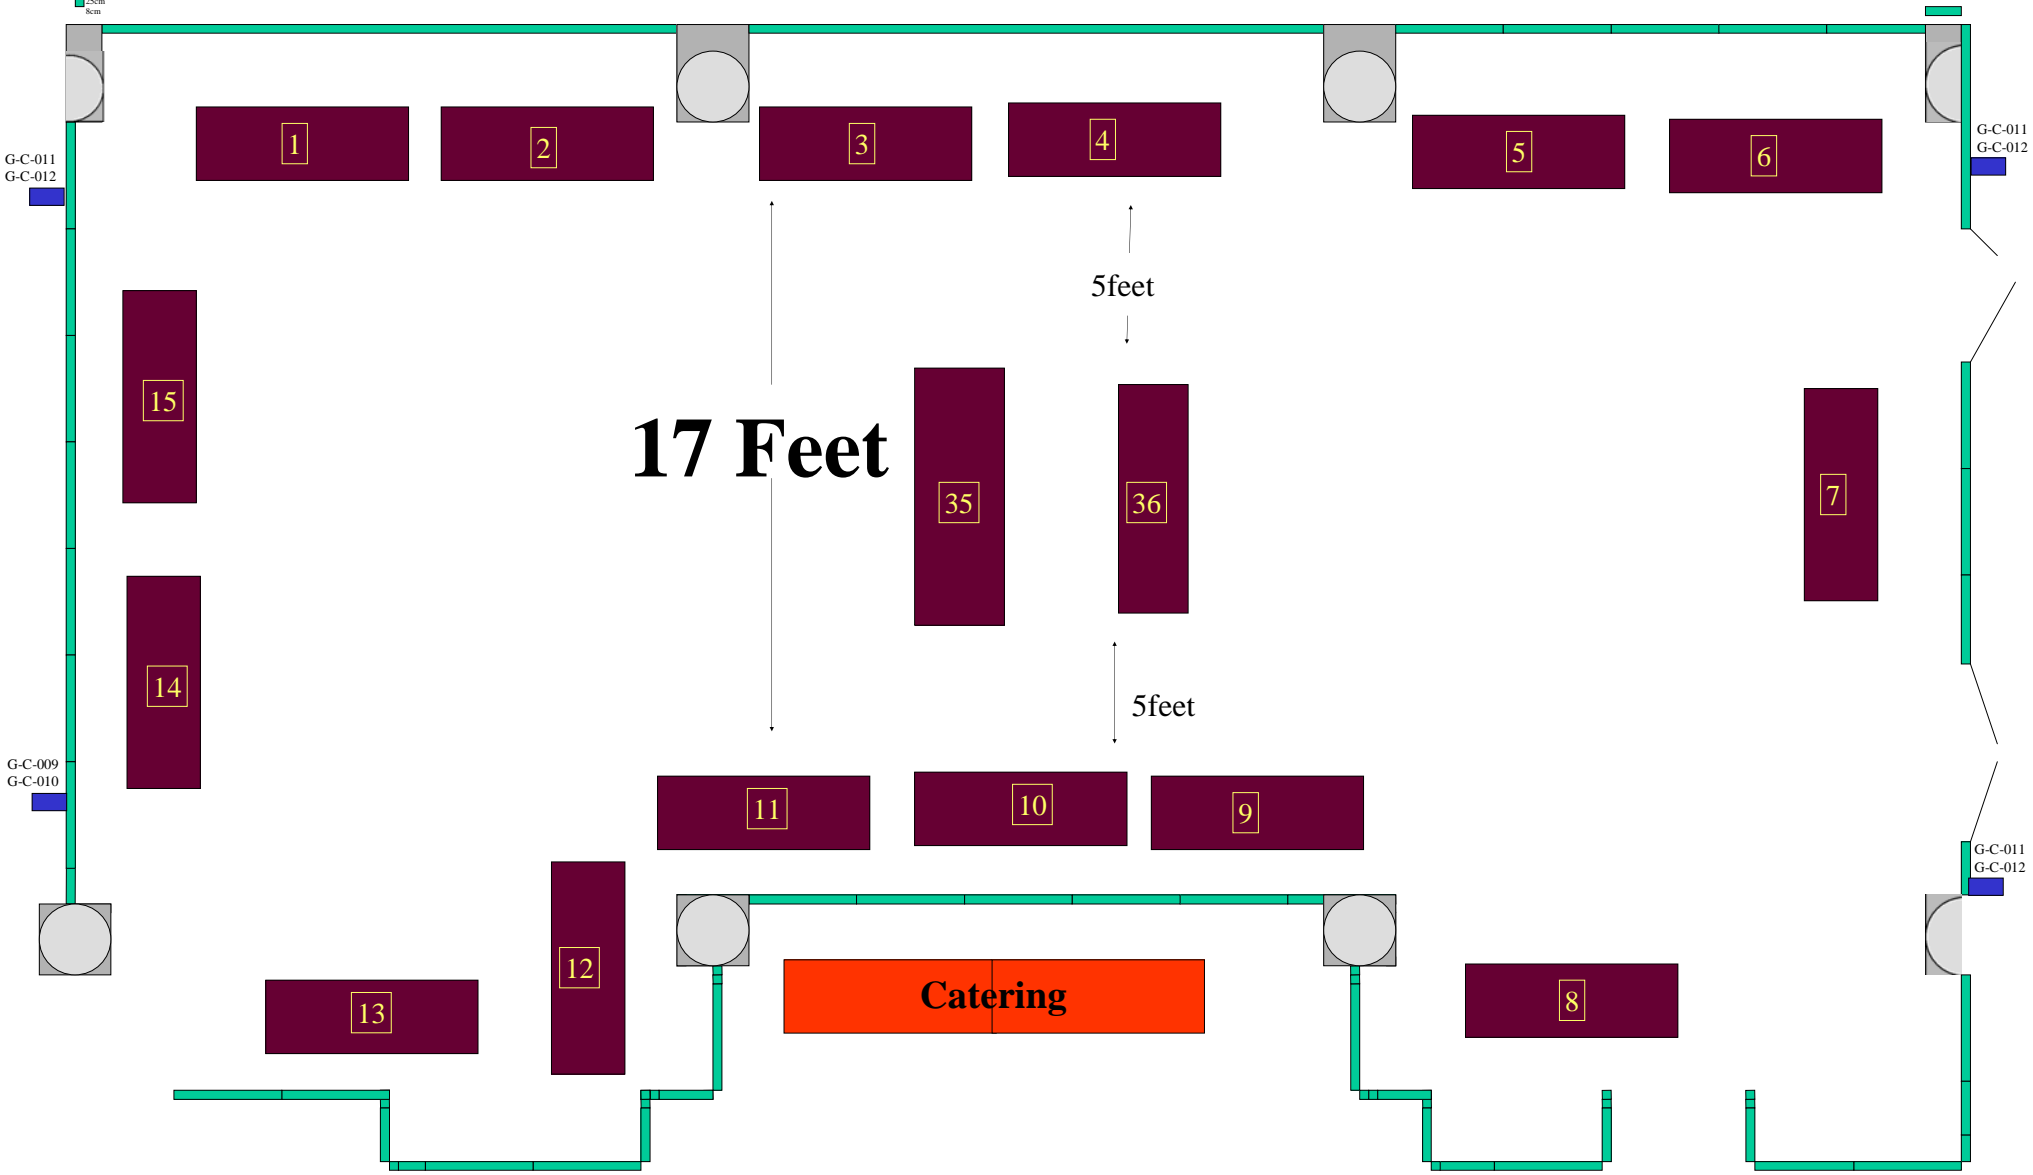

The Westminster Collection

Early Bird Showcase

List of full TWC Members

- 1 76 Portland Place
- 2 Banqueting House
- 3 British Academy, The
- 4 Broadway House
- 5 The Cavendish Conference Centre,
- 6 Central Hall Westminster
- 7 Church House Conference Centre
- 8 Churchill Museum and Cabinet War Rooms
- 9 Cinnamon Club, The
- 10 City Inn Westminster
- 11 Grange Rochester Hotel
- 12 IET London: Savoy Place
- 13 Number 45 Millbank
- 14 One Birdcage Walk
- 15 One Queen Anne's Gate
- 16 One Wimpole Street - The Royal Society of Medicine
- 17 Queen Elizabeth II Conference Centre
- 18 Royal Courts of Justice
- 19 Royal Horticultural Halls and Conference Centre
- 20 Royal Institution of Great Britain
- 21 Royal Institution of Chartered Surveyors
- 22 Royal Institute of British Architects
- 23 Royal Society
- 24 RSA House
- 25 Sixty One Whitehall
- 26 St Martin-in-the-Fields
- 27 St. Stephen's Club
- 28 The Caledonian Club
- 29 The Goring Hotel
- 30 The King's Fund
- 31 The Private Rooms at Buckingham Gate
- 32 Victory Services Club
- 33 No.4 Hamilton Place
- 34 The Northumberland
- 35 One Great George Street
- 36 Bateaux London

1 M
50cm
25cm
8cm

G-C-011
G-C-012

G-C-009
G-C-010

G-C-011
G-C-012

G-C-011
G-C-012

Network Data Points

Live
Fellows
Network
Data Points:
G-C-012
G-C-013
G-C-014
G-C-015
G-C-016

17 Feet

5 feet

5 feet

Catering

1

2

3

4

5

1 M
50cm
25cm
8cm

1010cm

400cm

Catering

638cm

Club Foyer

Catering

480cm